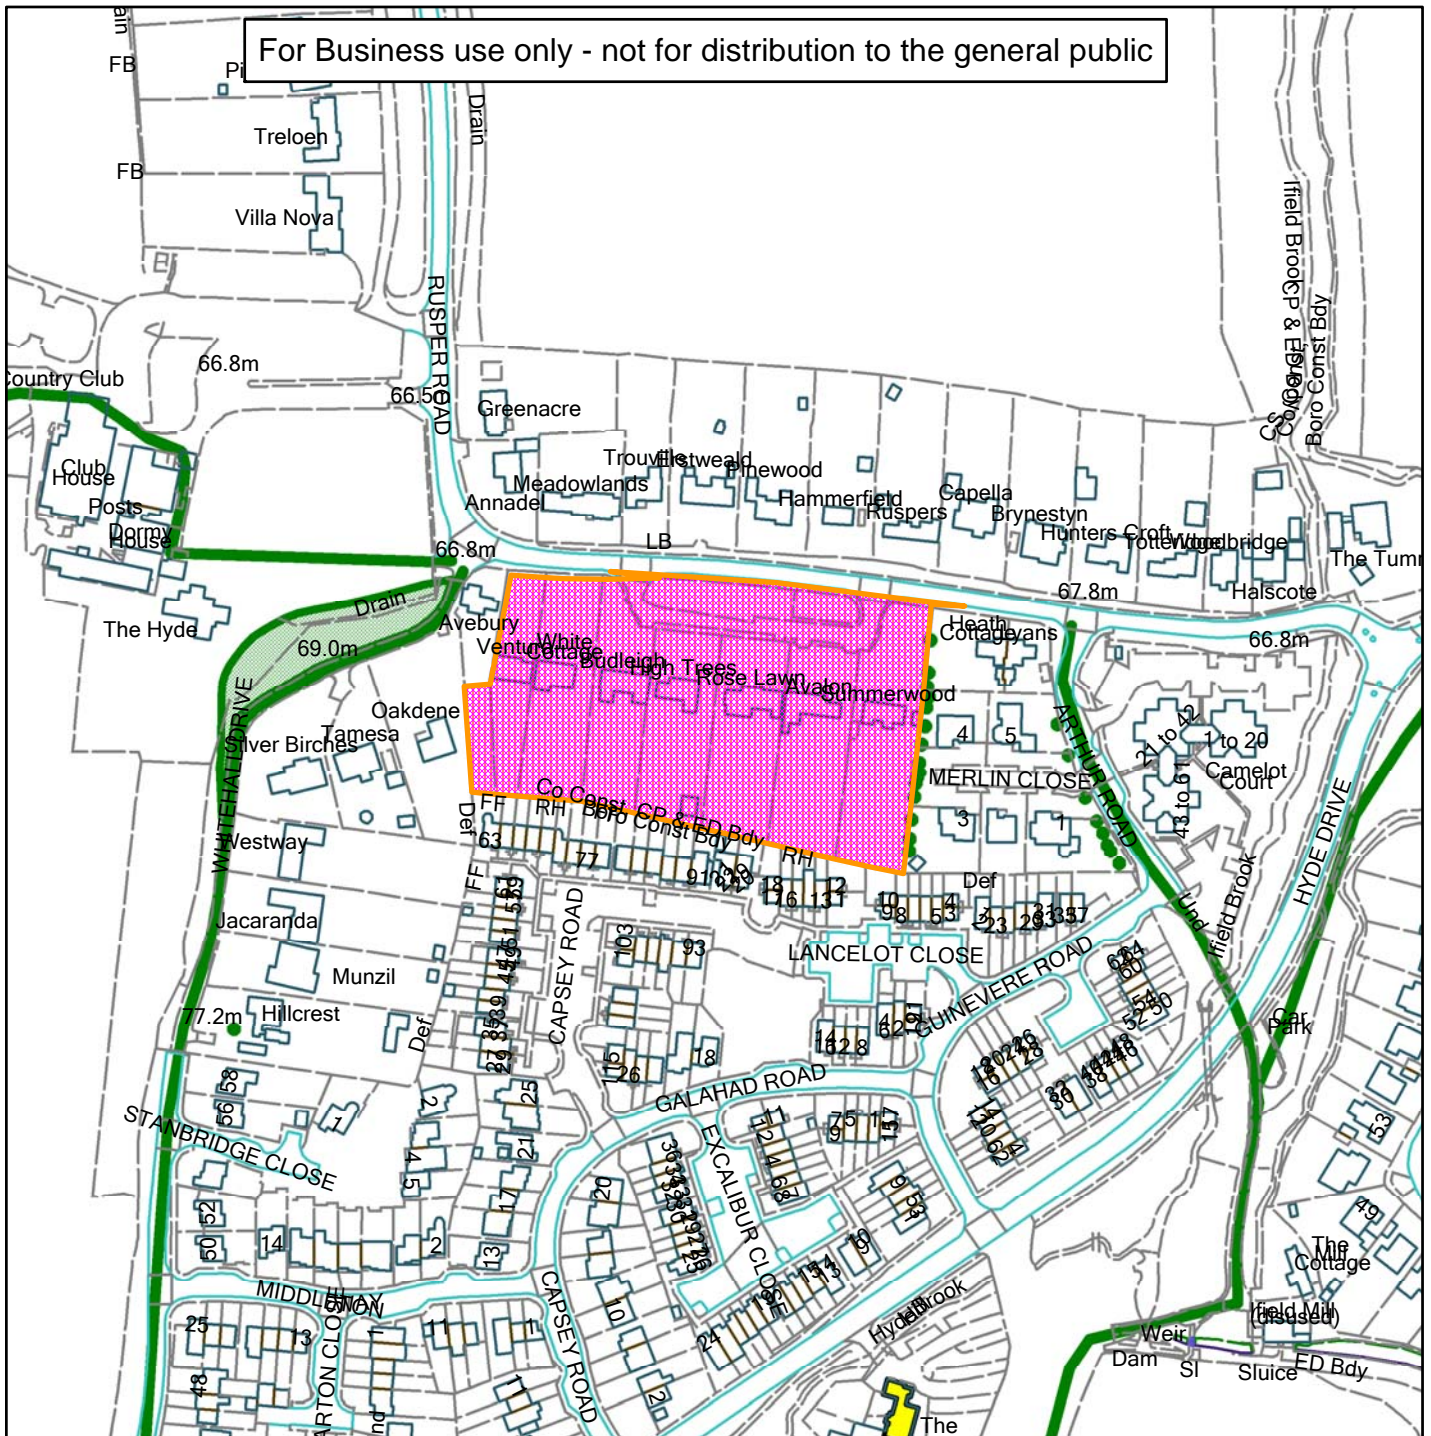

Martin Grant Homes Development Site

For Business use only - not for distribution to the general public

Scale: 1:2,500

Reproduced from the Ordnance Survey map with permission of the Controller of Her Majesty's Stationery Office © Crown Copyright 2012.

Unauthorised reproduction infringes Crown Copyright and may lead to prosecution or civil proceedings.

Organisation	Horsham District Council
Department	
Comments	
Date	20/09/2016
MSA Number	100023865